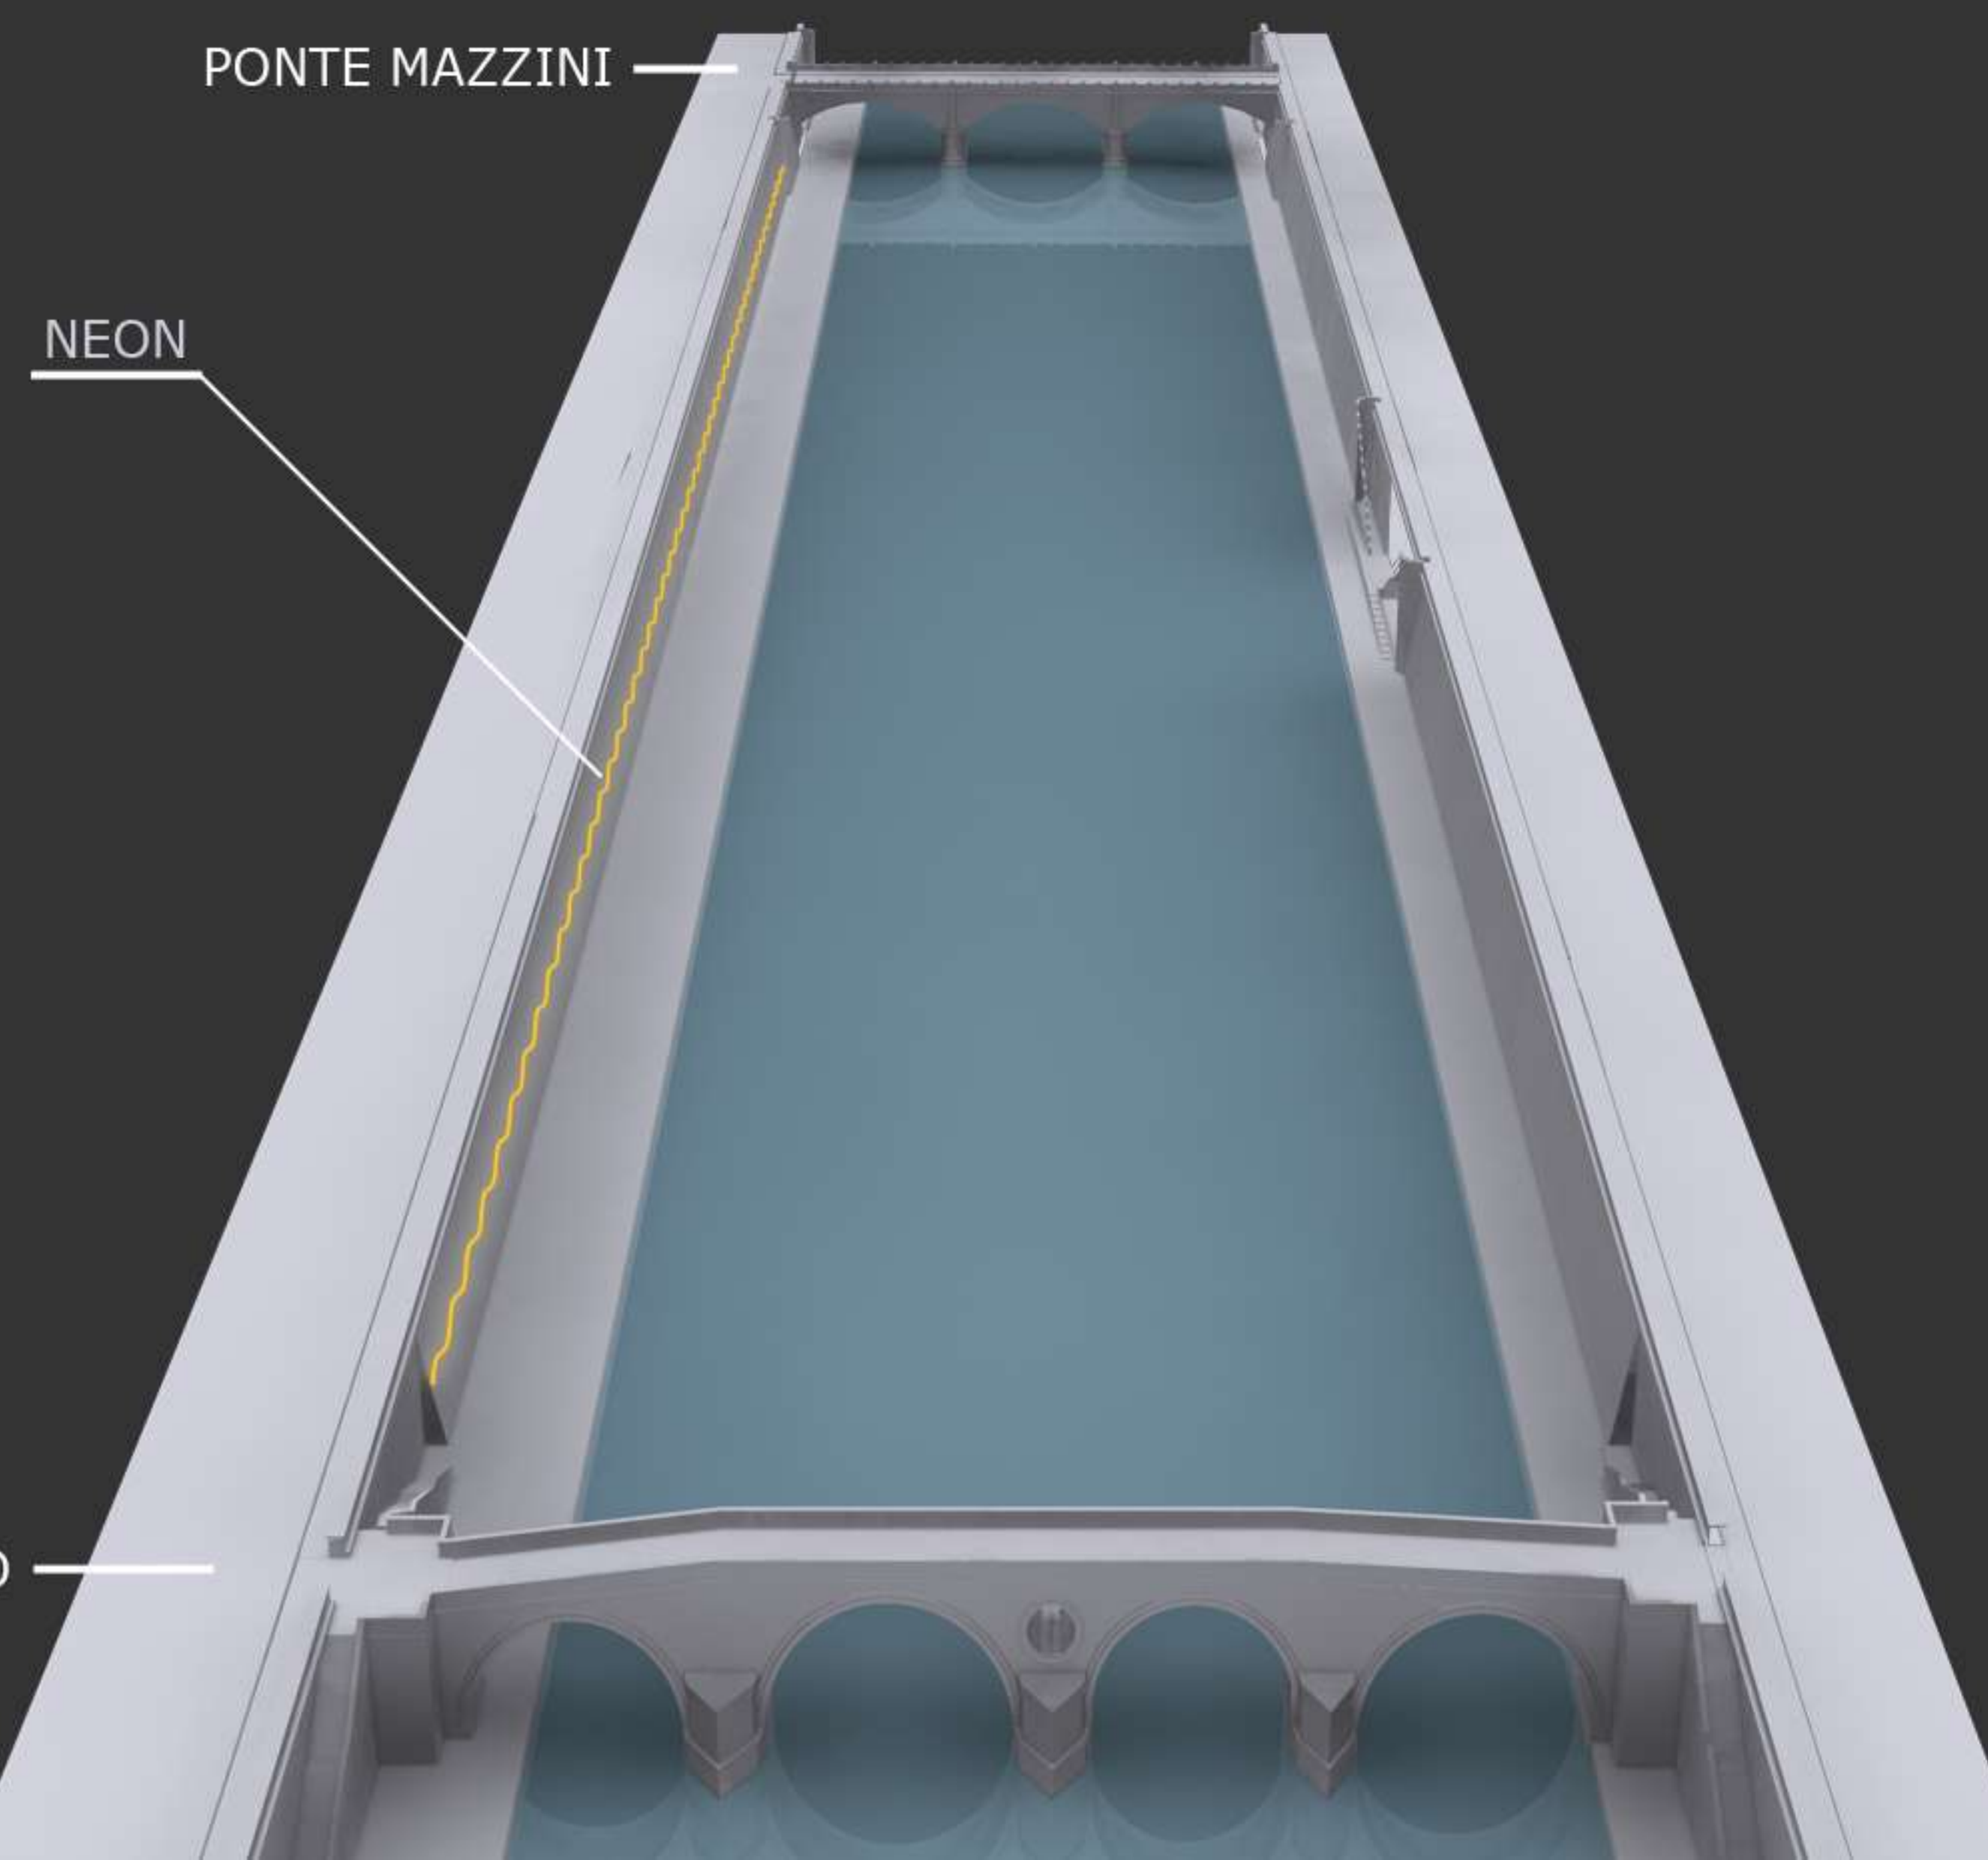

# TEVERETERNO

Twelve proposals for the Tiber by Kristin Jones

## AQUEUS

Materials: Neon  
Dimensions: 1640' L (500 m L)

Three undulating, 500 meter long lines of white neon will run the full length of the Piazza Tevere's right embankment. Pulsating high along the travertine wall, the three different profiles will create a simulation of the kinetic river surface.

Visible day and night, the fluid lines will mime the Tiber's movement below. During the daylight hours, the work will quietly mirror the river's path, augmenting its silent passage. In the darkness, the bright light will reflect onto the water's surface, illuminating and merging with the current.

*Aqueus* will dramatize the Tiber's motion and beauty, drawing the public's attention to the river and awakening the potential of this extraordinary site.