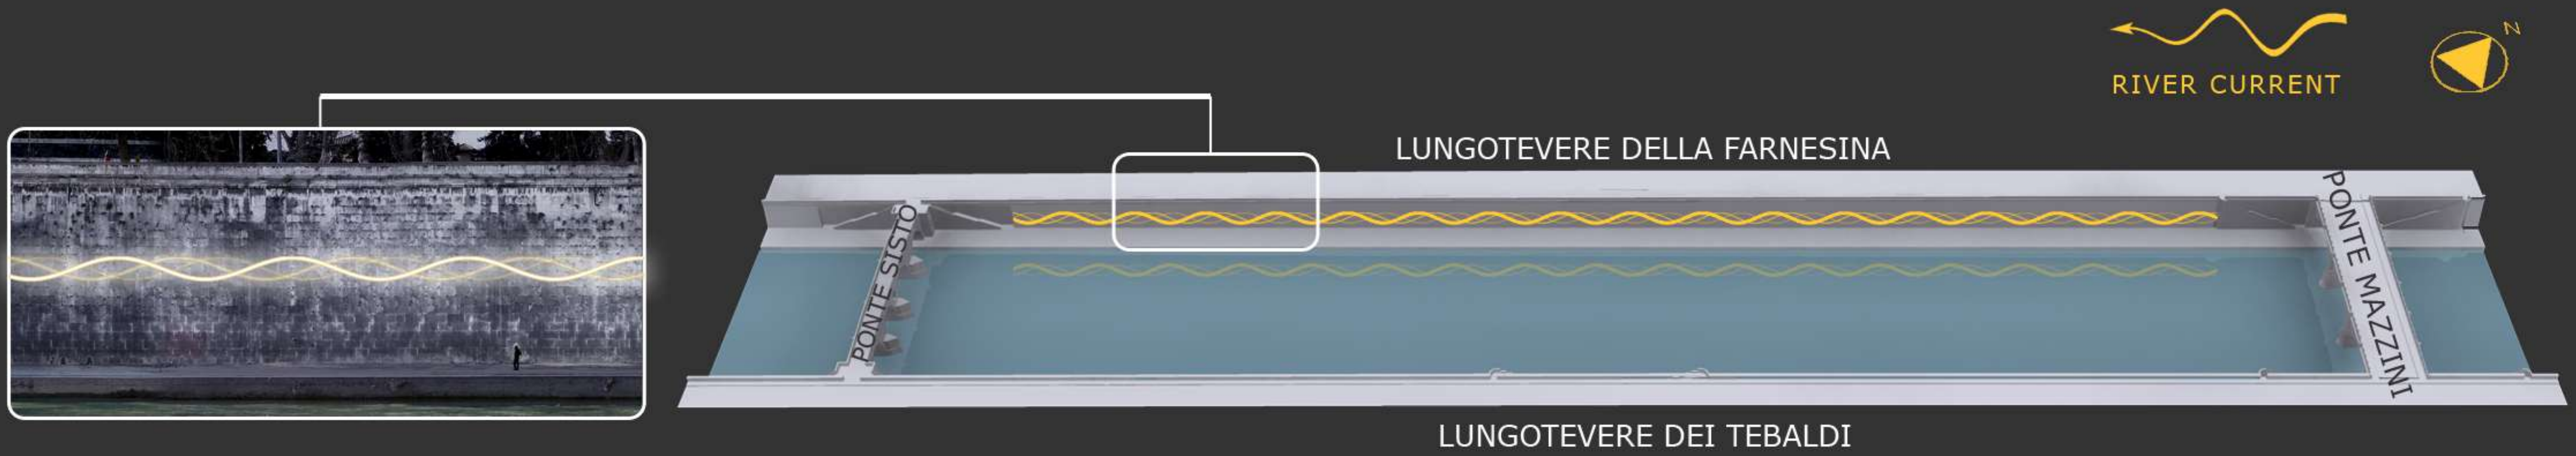

# TEVERETERNO

Twelve proposals for the Tiber by Kristin Jones

## AQUEUS

Materials: Neon  
Dimensions: 1640' L (500 m L)

Three undulating, 500 meter long lines of white neon will run the full length of the Piazza Tevere's right embankment. Pulsating high along the travertine wall, the three different profiles will create a simulation of the kinetic river surface.

Visible day and night, the fluid lines will mime the Tiber's movement below. During the daylight hours, the work will quietly mirror the river's path, augmenting its silent passage. In the darkness, the bright light will reflect onto the water's surface, illuminating and merging with the current.

*Aqueus* will dramatize the Tiber's motion and beauty, drawing the public's attention to the river and awakening the potential of this extraordinary site.