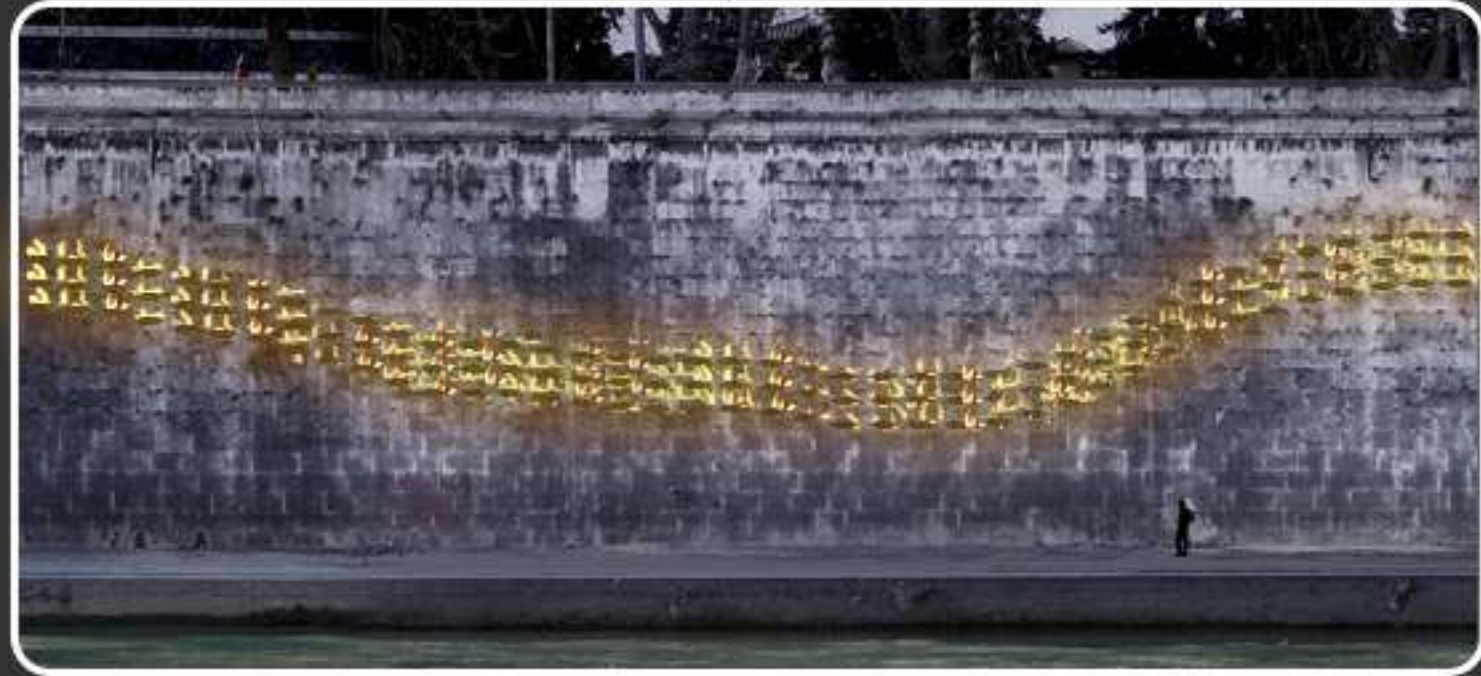

TEVERETERNO

Twelve proposals for the Tiber by Kristin Jones

INFIAMMA

Materials: Fiaccole (Candles), Hardware
Dimensions: 43' L x 1239' L (13m H x 530m L)

In the tradition of the many grand scale Celebrations of Light around the world and throughout history, *Infiamma* will be a drawing created by hundreds of flames along the entire length of the right bank of the Piazza Tevere.

Mapping the serpentine contour of the Tiber River along its course from its source to the sea, the fiaccole will be suspended in a cascade of lights along the length of the travertine embankment wall. Burning throughout the course of the evening from dusk until dawn, the flames will multiply, reflecting onto the river and drawing the Tiber's silhouette on the dark water.

This fiery one night event is conceived as an annual ritual for the Winter Solstice – the darkest night of the year, or as part of a larger program to draw the public to the site.