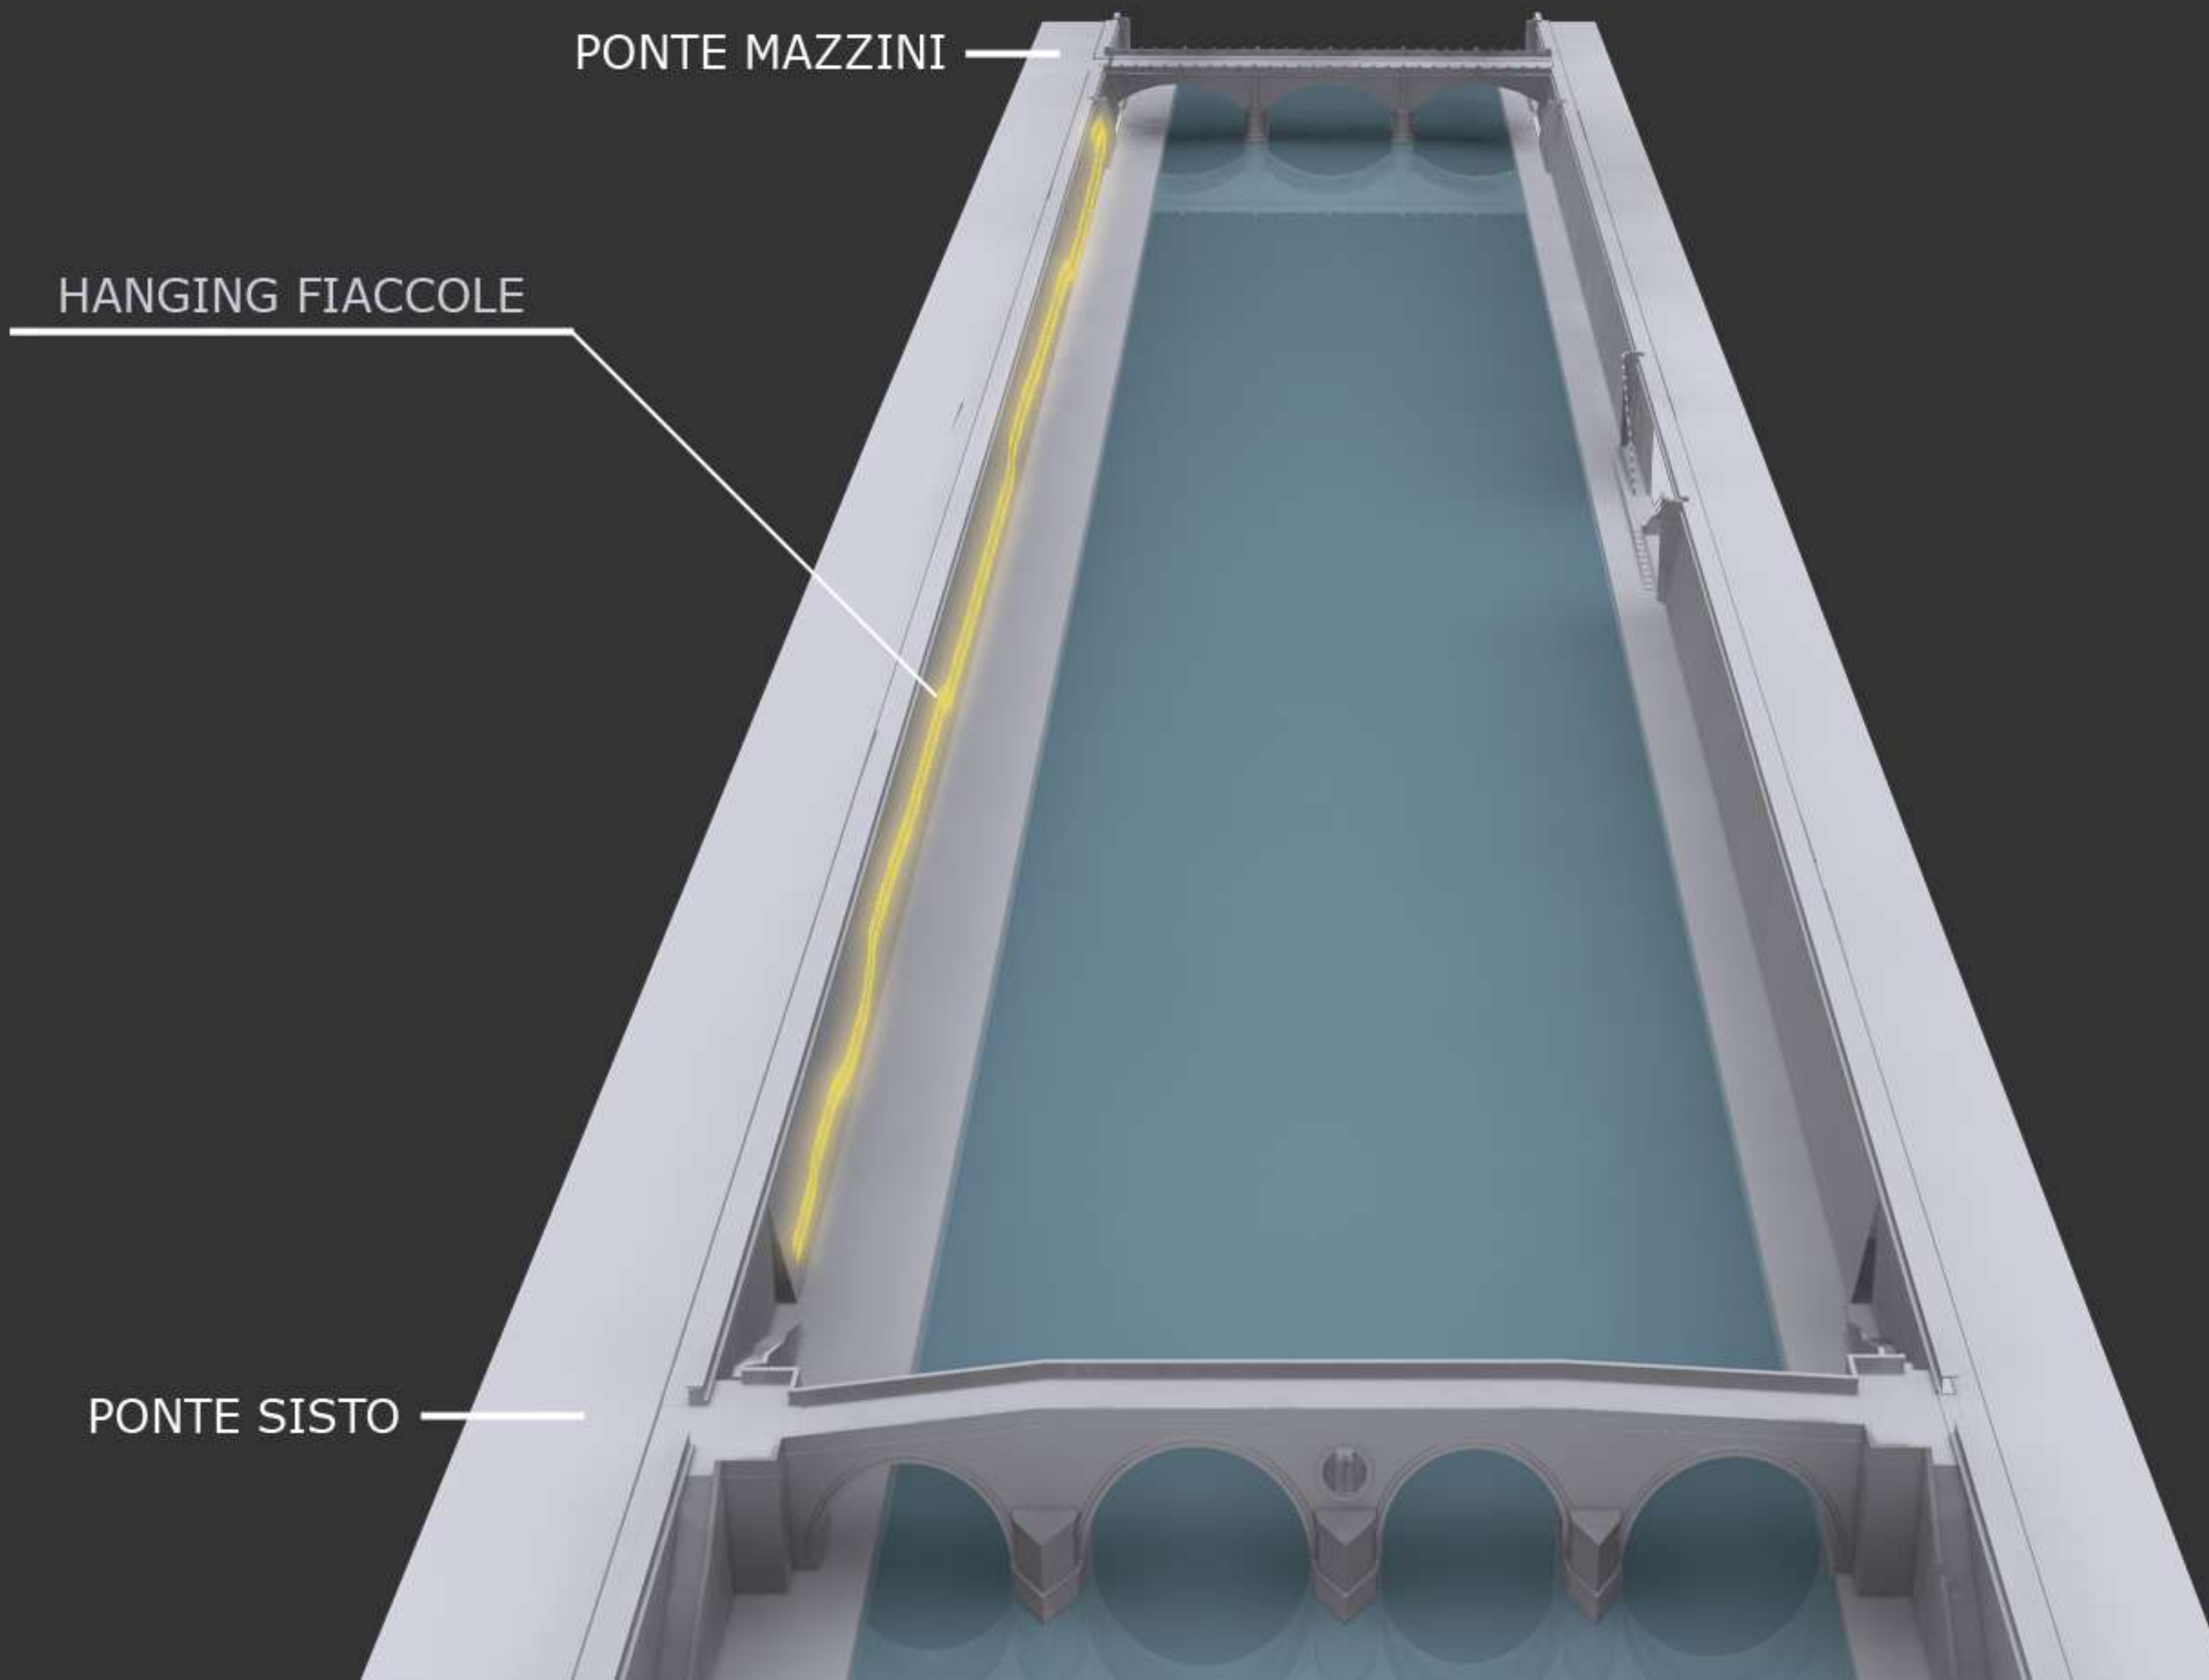

TEVERETERNO

Twelve proposals for the Tiber by Kristin Jones

INFIAMMA

Materials: Fiaccole (Candles), Hardware
Dimensions: 43' L x 1239' L (13m H x 530m L)

In the tradition of the many grand scale Celebrations of Light around the world and throughout history, *Infiamma* will be a drawing created by hundreds of flames along the entire length of the right bank of the Piazza Tevere.

Mapping the serpentine contour of the Tiber River along its course from its source to the sea, the fiaccole will be suspended in a cascade of lights along the length of the travertine embankment wall. Burning throughout the course of the evening from dusk until dawn, the flames will multiply, reflecting onto the river and drawing the Tiber's silhouette on the dark water.

This fiery one night event is conceived as an annual ritual for the Winter Solstice – the darkest night of the year, or as part of a larger program to draw the public to the site.